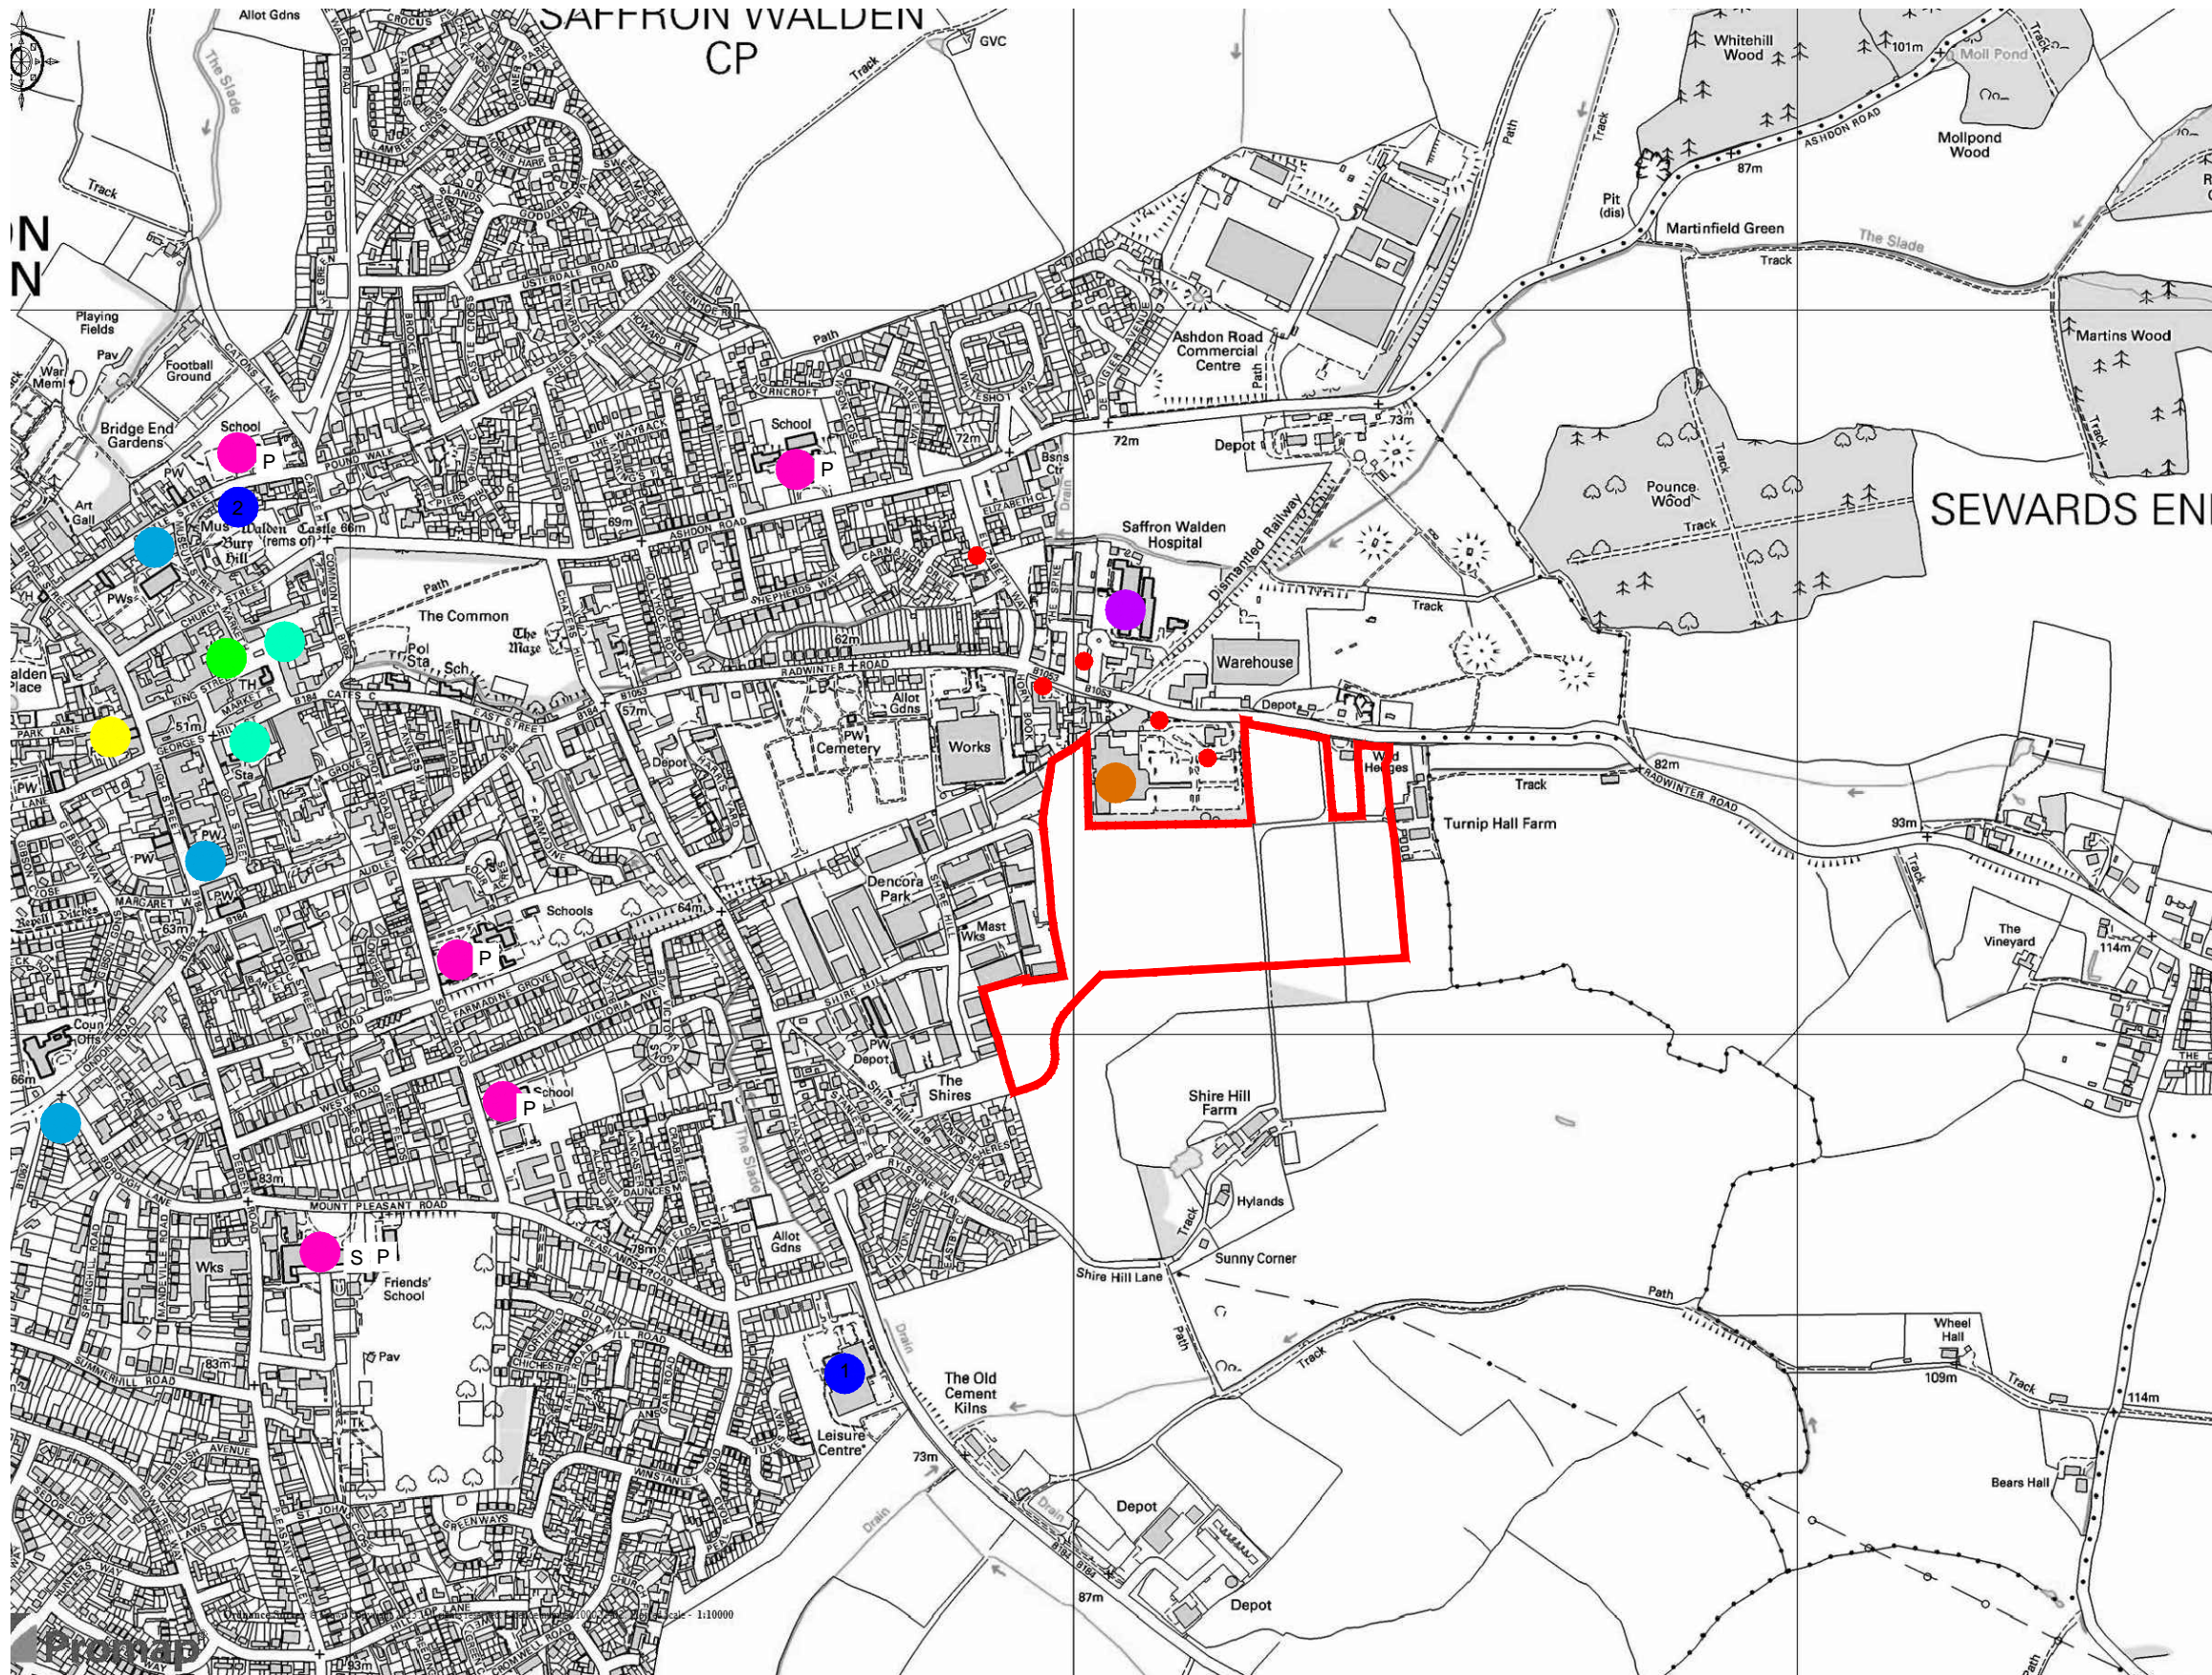

Appendix C
Local Facilities Plan
JPP drawing no. R6694PP-TA02

NOTE

Walking distances based on a walking speed of 1.4 m/s from 'Providing For Journeys On Foot'

KEY

- Site Boundary
- - - Radius Distance Line
- Bus stops
- Doctors Surgery / Hospital
- Library
- Post Office
- Convenience Store/Supermarket (Closest Shown)
- Pharmacy
- School/College
P=Primary S=Secondary
- Leisure Facilities
1 - Lord Butler Fitness and Leisure Centre
2 - Saffron Walden Museum
- Dentist