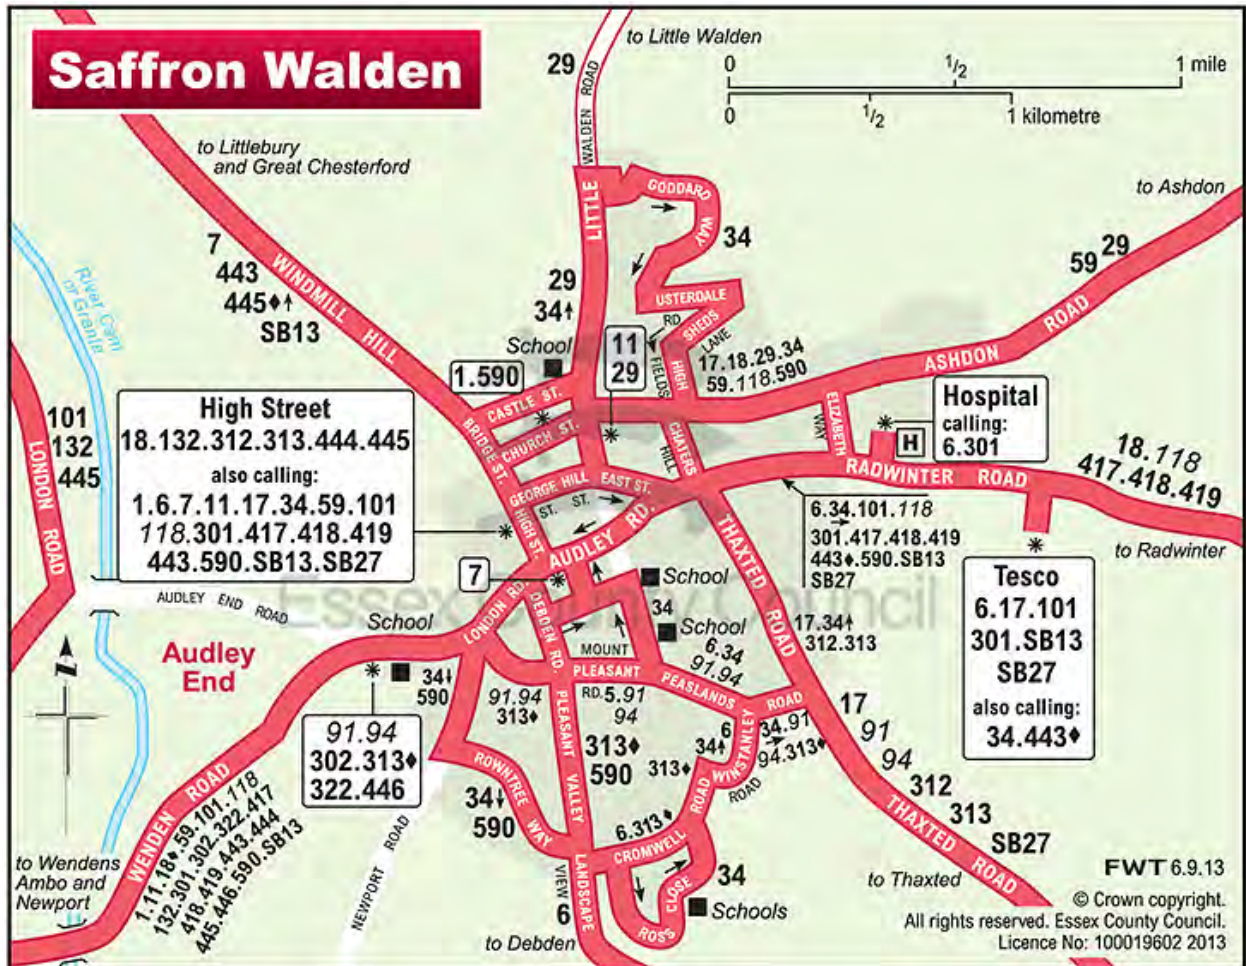

Proposed Residential Development
Land off Radwinter Road, Saffron Walden
Framework Residential Travel Plan