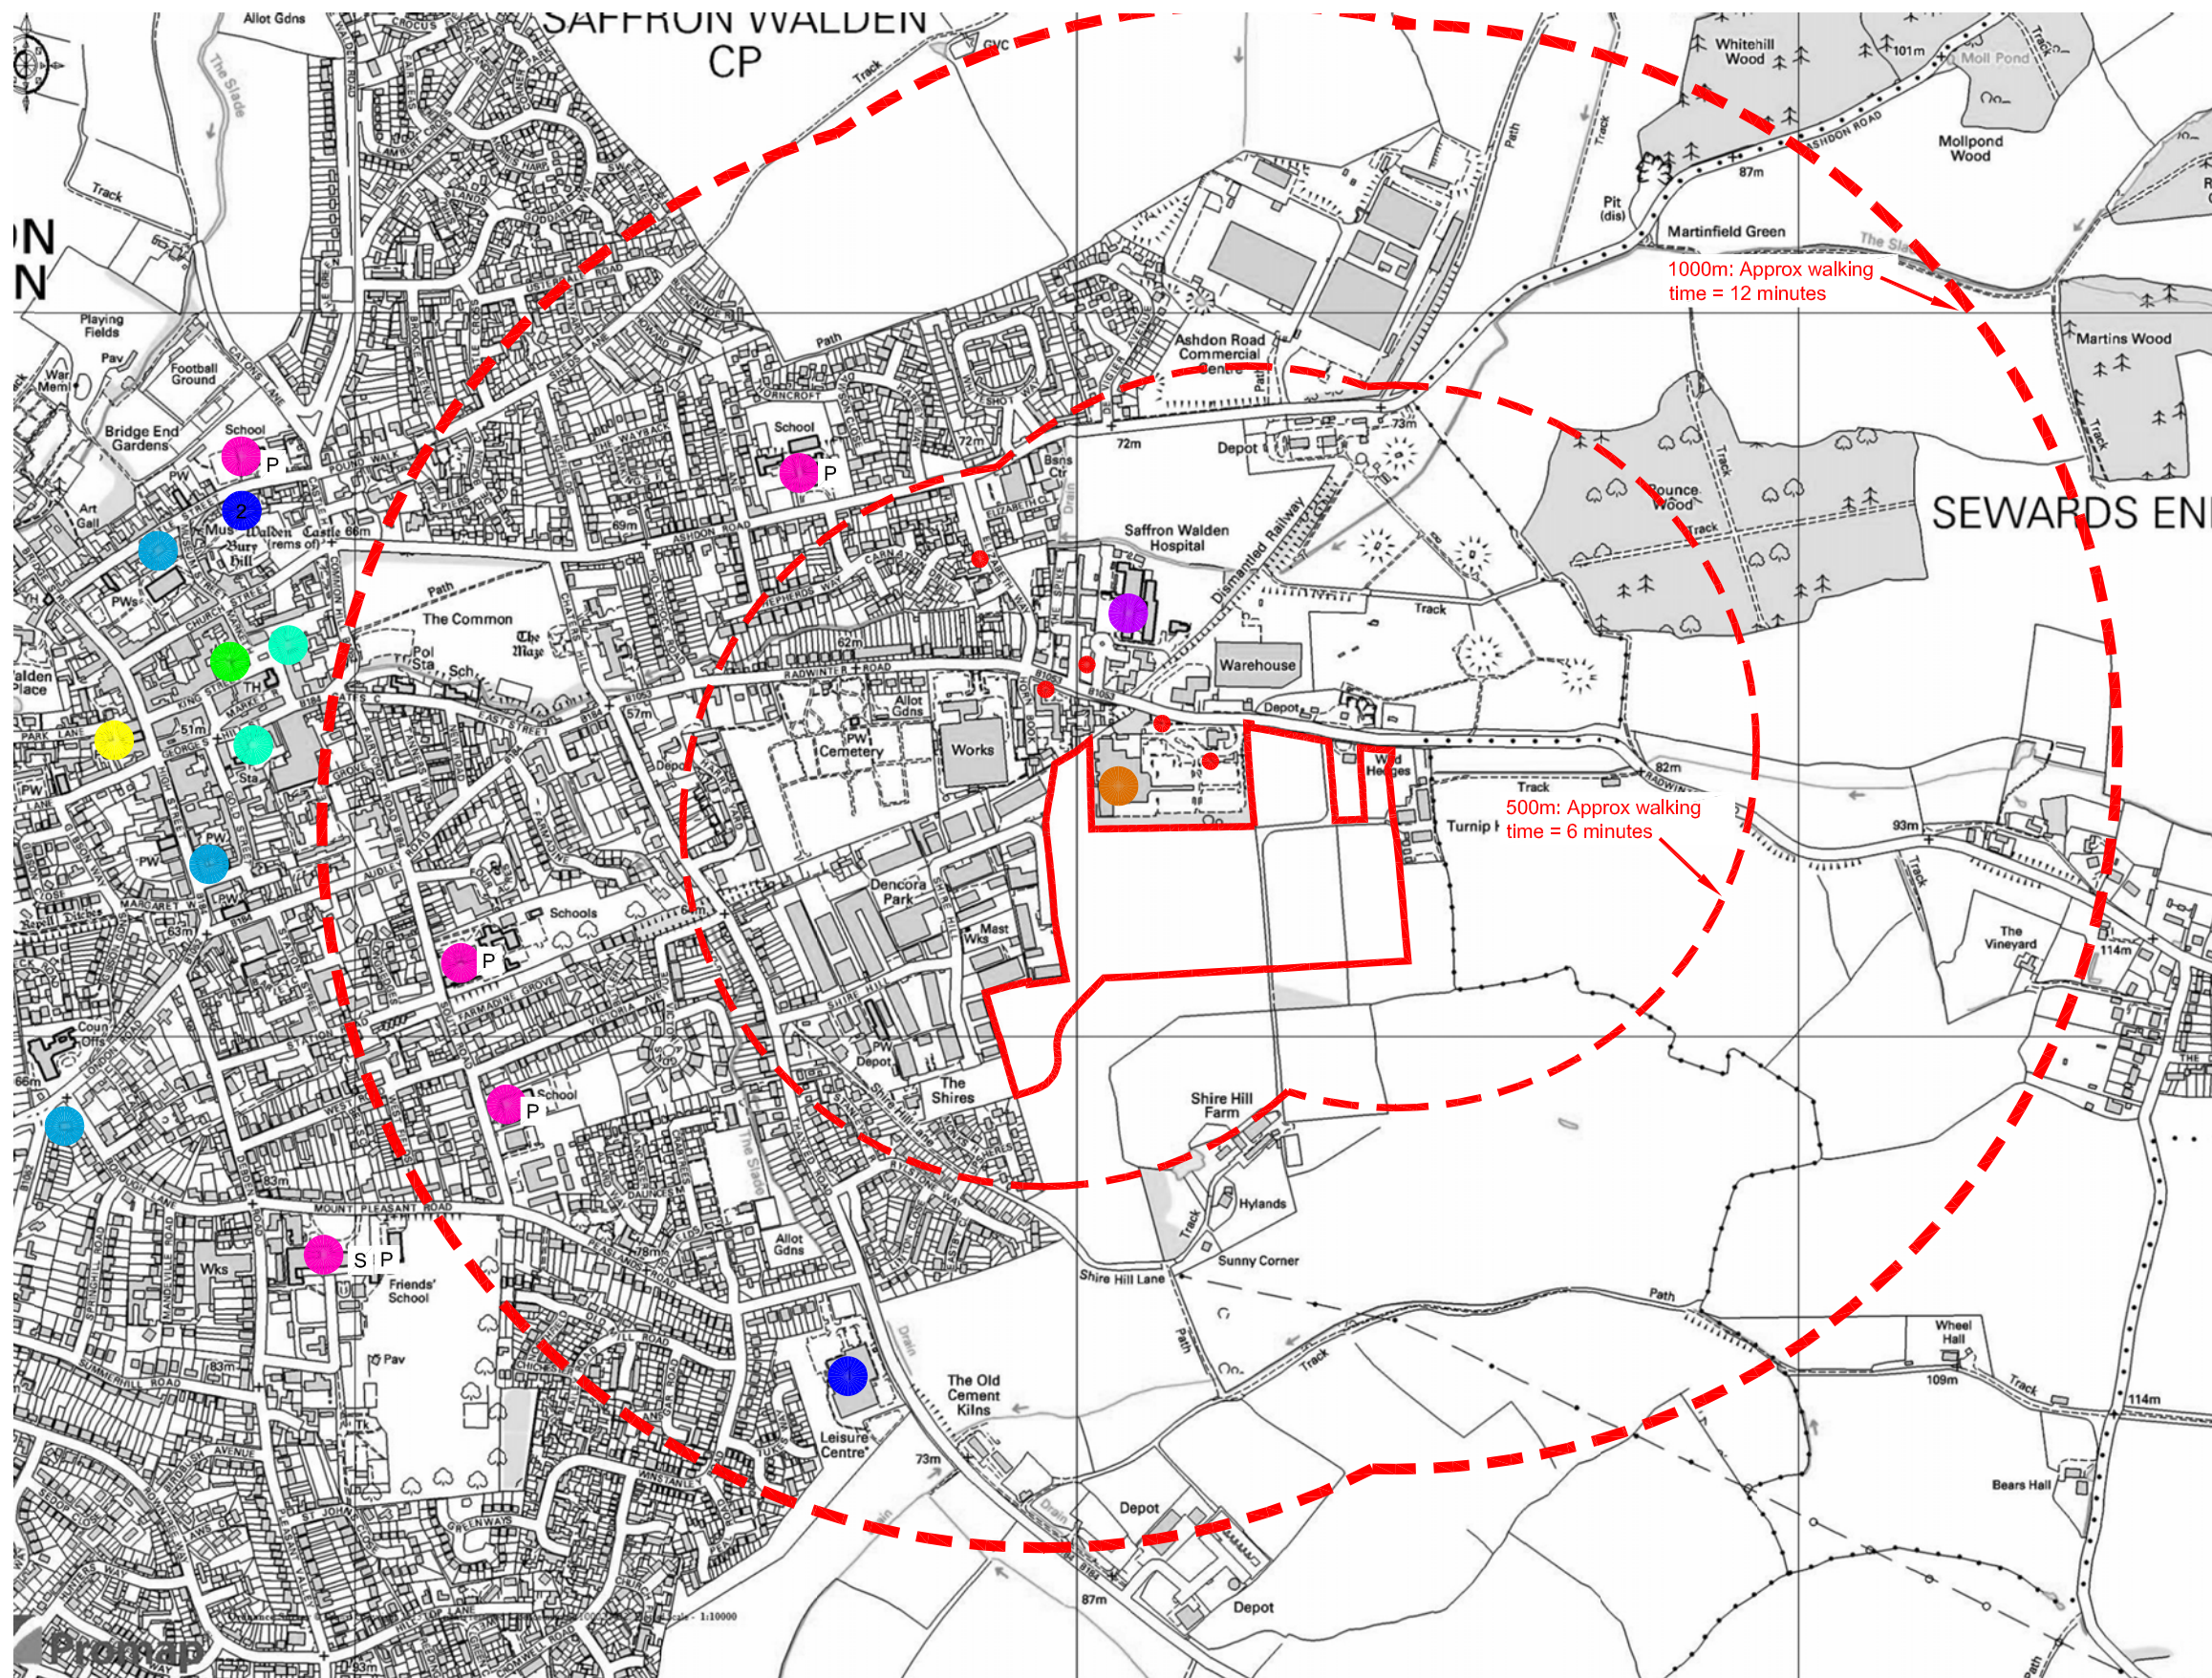

Walking distances based on a walking speed of 1.4 m/s from 'Providing For Journeys On Foot'

KEY

- Site Boundary
- Radius Distance Line
- Bus stops
- Doctors Surgery / Hospital
- Library
- Post Office
- Convenience Store/Supermarket (Closest Shown)
- Pharmacy
- School/College
P=Primary S=Secondary
- Leisure Facilities
- Dentist