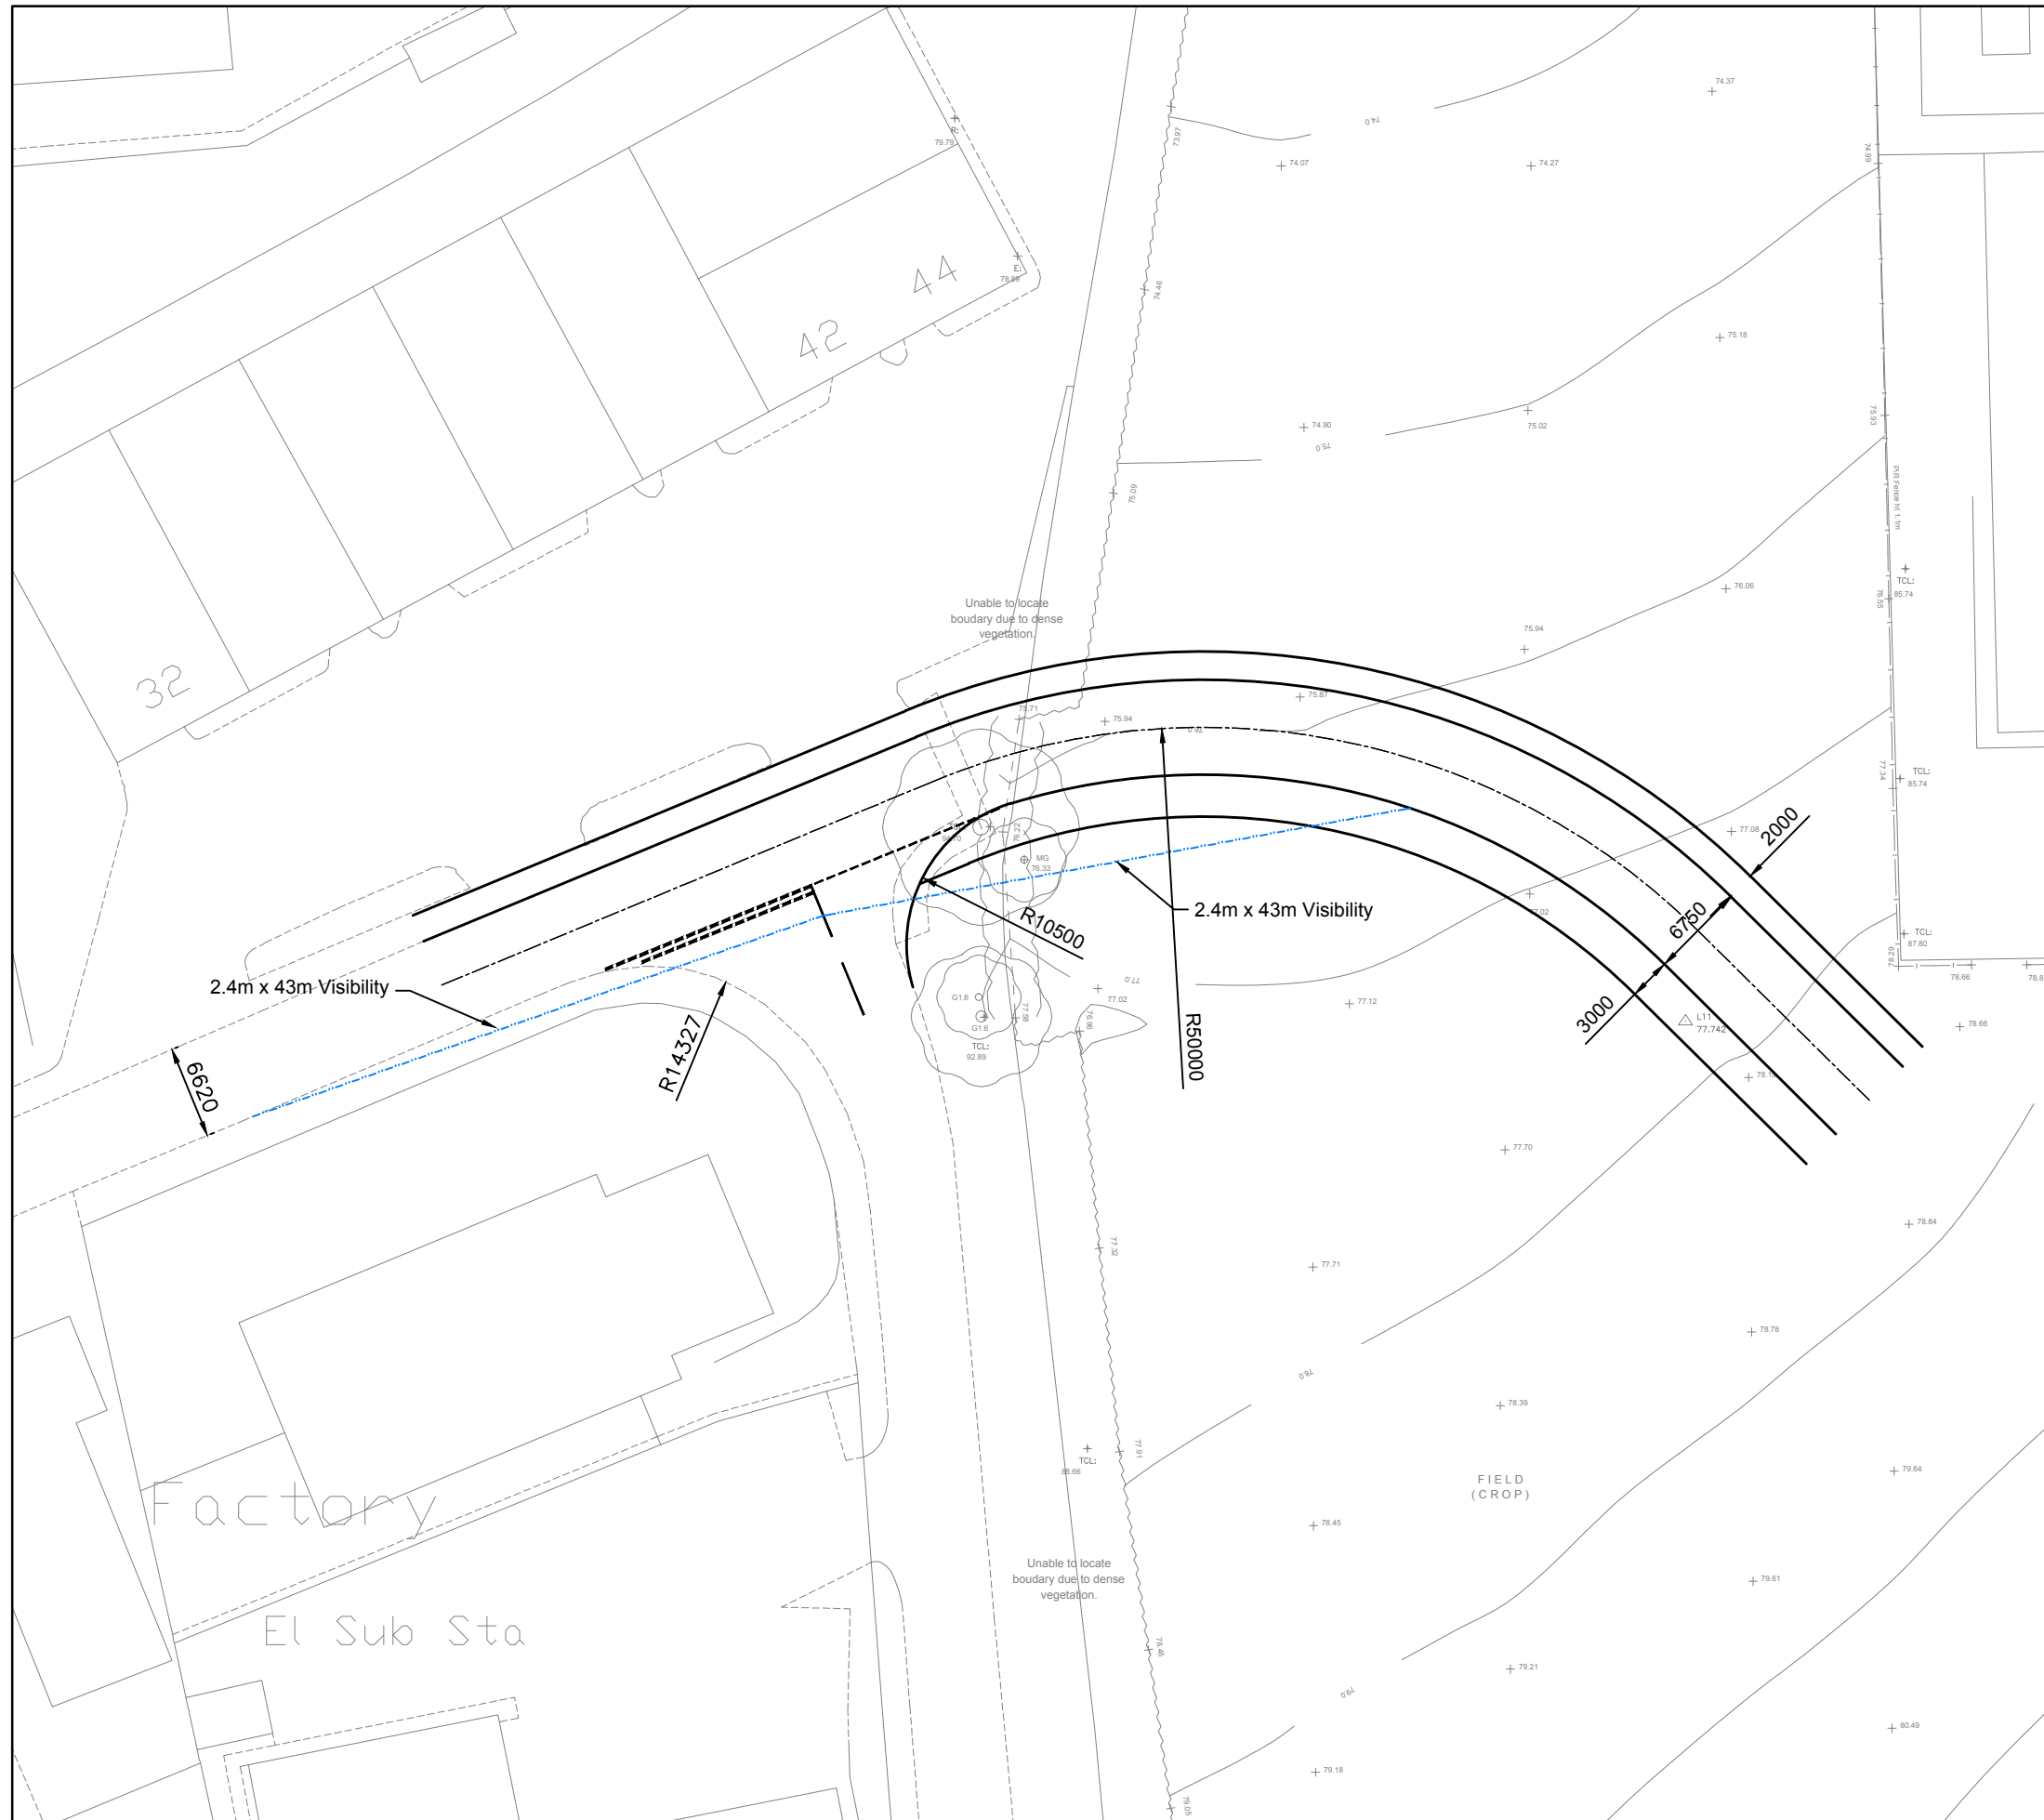

jpp consulting
Civil & Structural Engineers

Cedar Barn, White Lodge, Waingrave,
Northampton NN6 9PY

T: (01604) 781811 E: mail@jppuk.net
F: (01604) 781999 W: www.jppuk.net

Client Manor Oak Homes

Project Residential Development
Land off Radwinter Road
Saffron Walden, Essex

Title Shire Hill Access

Scale at A3 1:500	Drawn by MJA	Checked by	Date November 2013
Status	Project ref R6694PP	Drawing no. E50	Revision