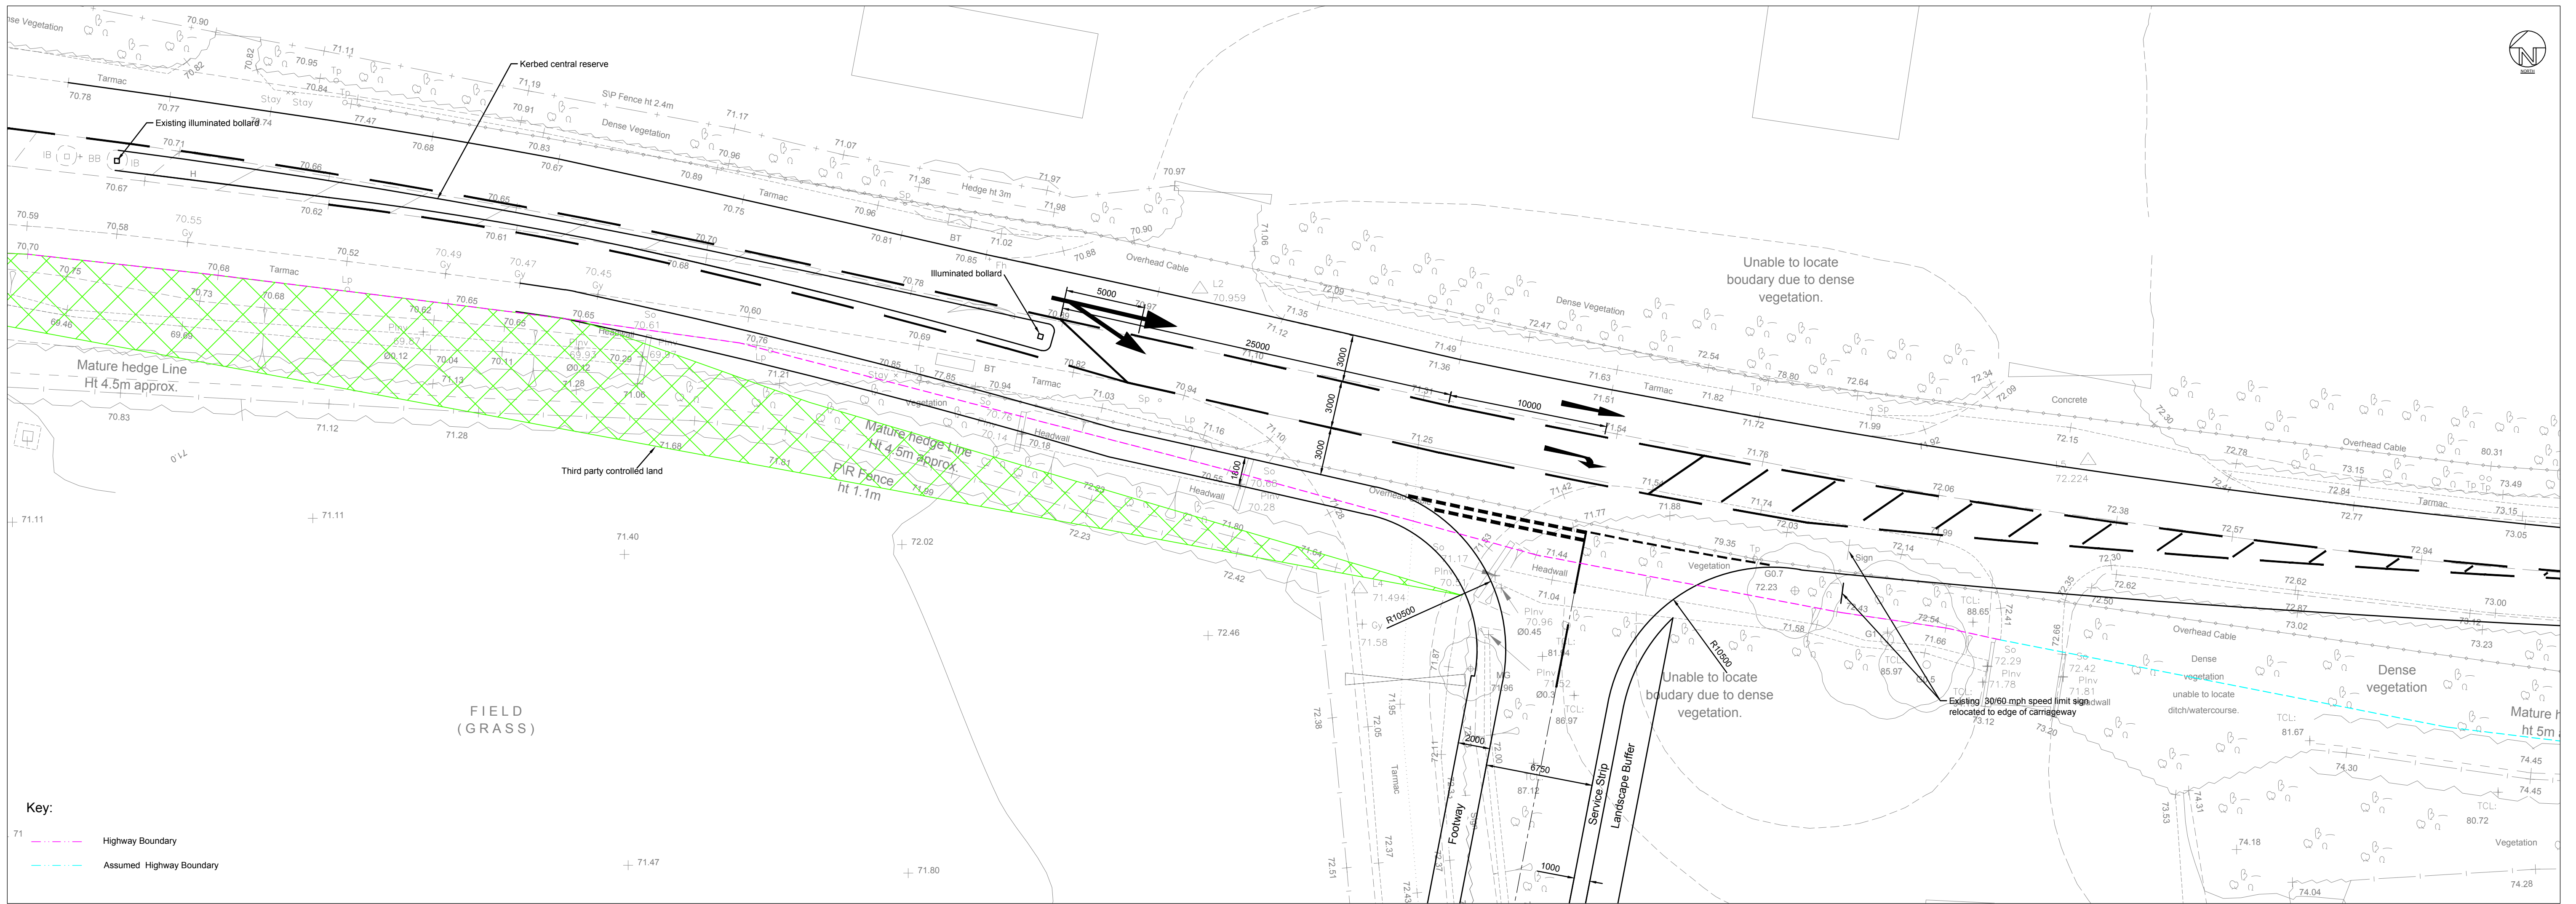

General Arrangement
Scale 1:200