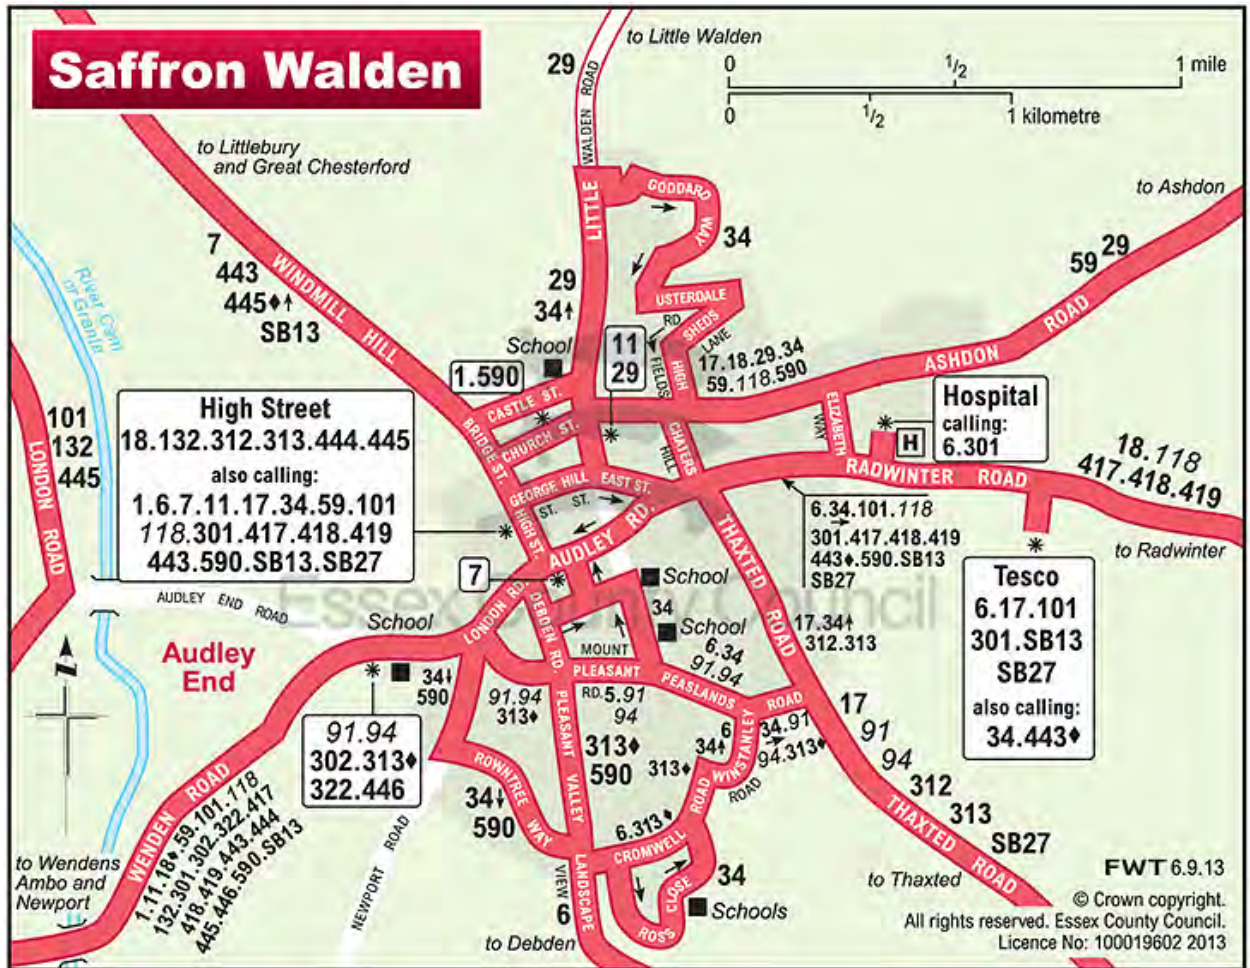

Proposed Residential Development
Land off Radwinter Road, Saffron Walden
Framework Workplace Travel Plan