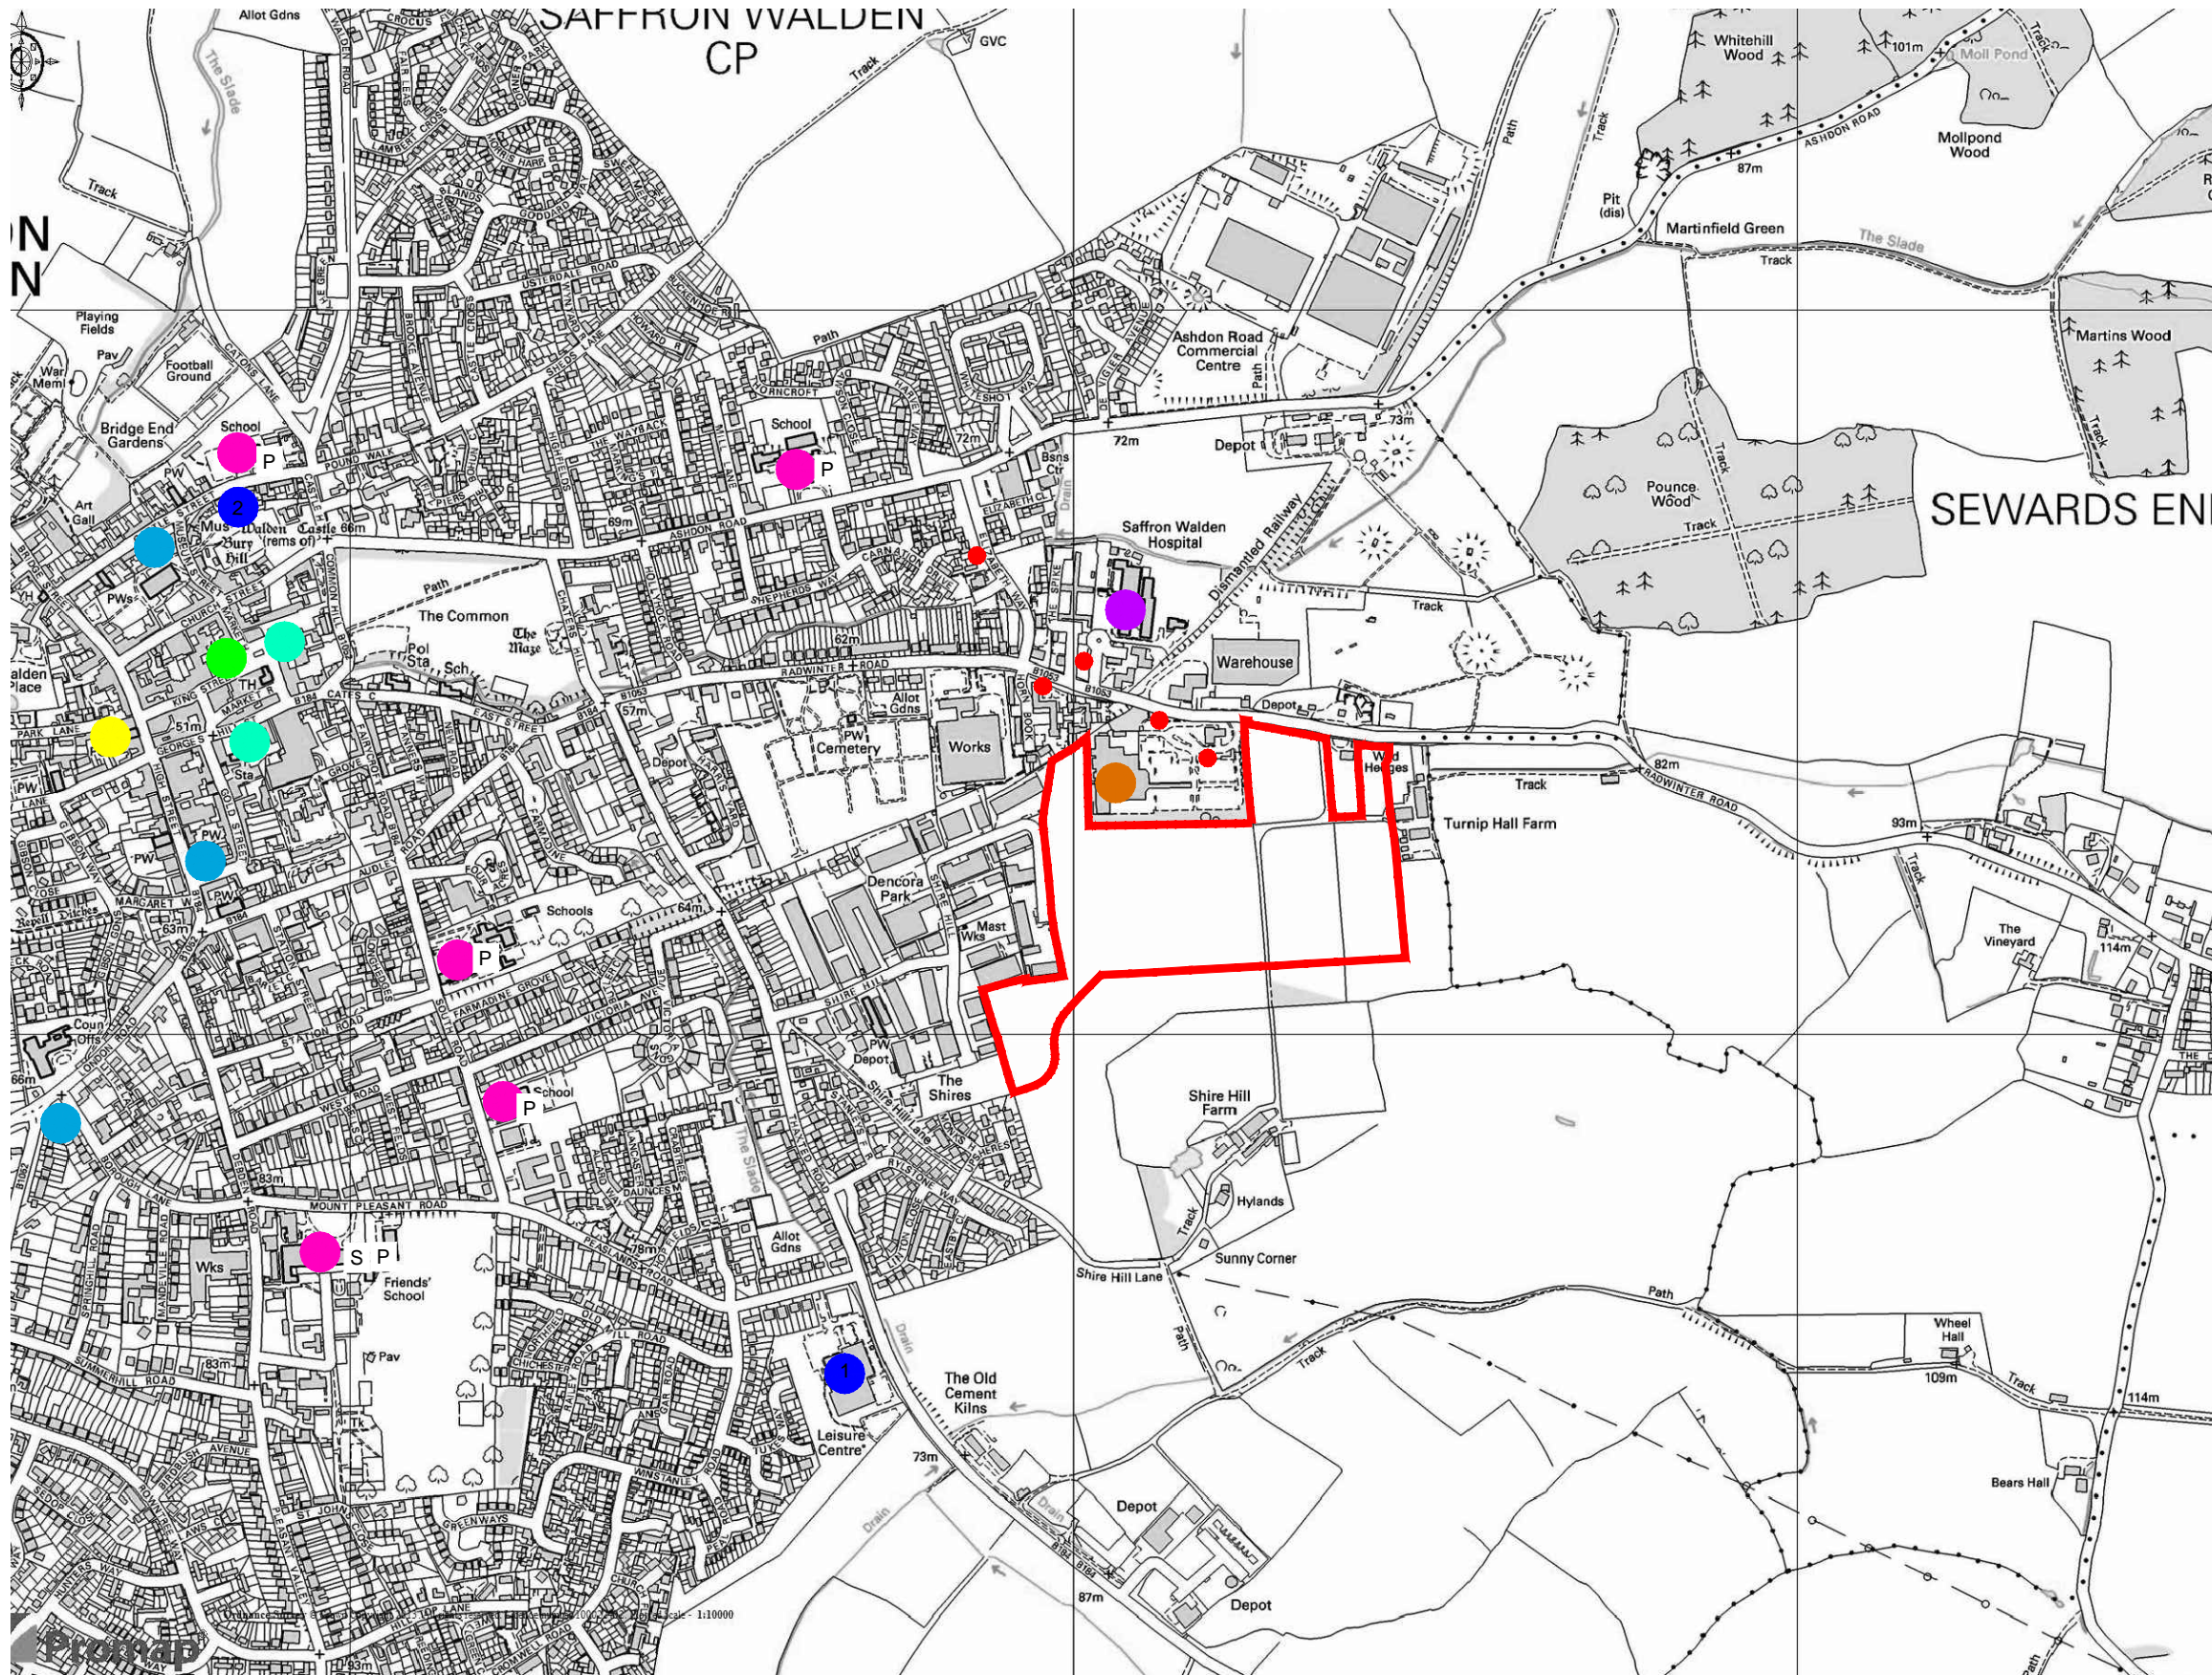

Appendix C
Local Facilities Plan
JPP drawing no. R6694PP-TA02

NOTE

Walking distances based on a walking speed of 1.4 m/s from 'Providing For Journeys On Foot'

KEY

- Site Boundary
- - - Radius Distance Line
- Bus stops
- Doctors Surgery / Hospital
- Library
- Post Office
- Convenience Store/Supermarket (Closest Shown)
- Pharmacy
- School/College
P=Primary S=Secondary
- Leisure Facilities
1 - Lord Butler Fitness and Leisure Centre
2 - Saffron Walden Museum
- Dentist